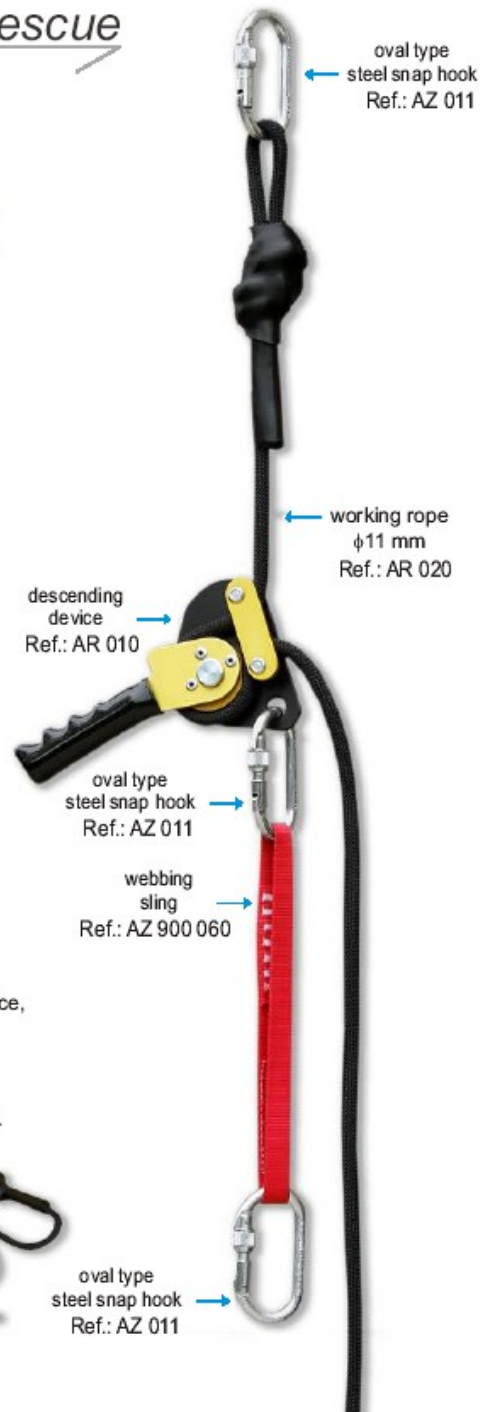

Tripods, anchor and rescue

AR 010 **RESCUE DESCENT DEVICES**

EN 341 Class C

ESCAPE KIT:

- descending device,
- working rope,
- 3 snap hooks,
- webbing sling,
- knife,
- transporting bag.

KITS WITH ROPE: 20m
30m
40m
50m