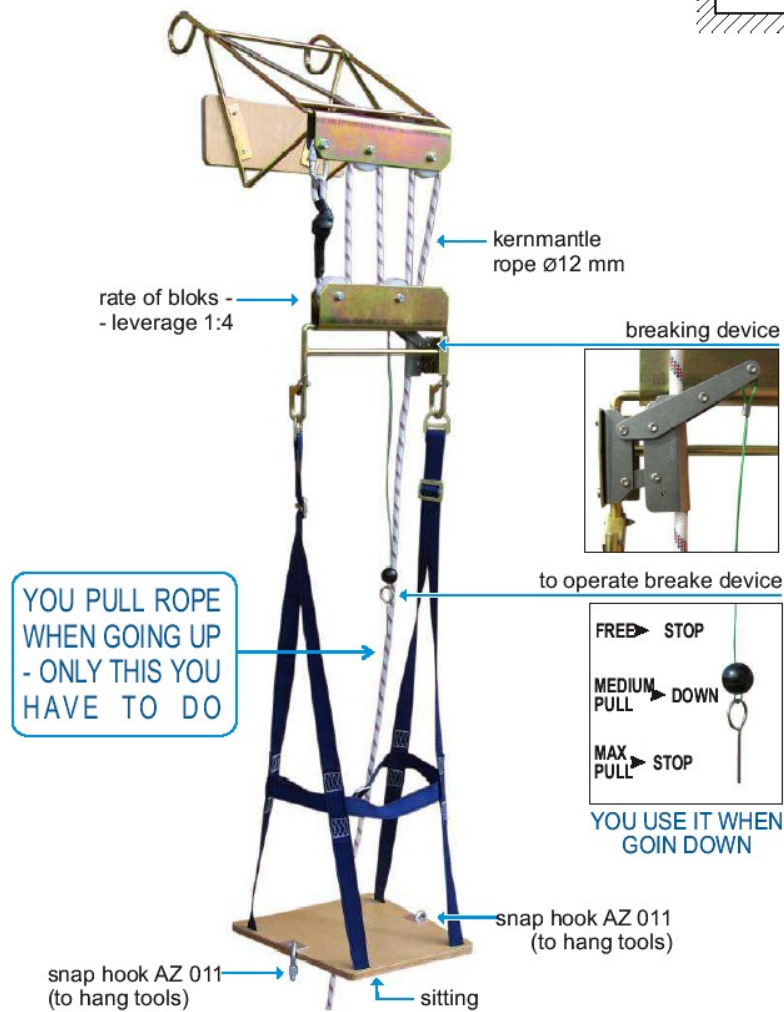

Benches

BA BENCH

- Ref.: BA 010 - high range of working (h) = 10 m
- Ref.: BA 020 - high range of working (h) = 20 m
- Ref.: BA 030 - high range of working (h) = 30 m
- Ref.: BA 040 - high range of working (h) = 40 m

ATTENTION

YOU HAVE TO USE FALL PROTECTION WHEN SITTING !

Benches

BA 100 BENCH

Ref.: BA 100

BA 200 BENCH

Ref.: BA 200

BA 300 BENCH

Ref.: BA 300

Others